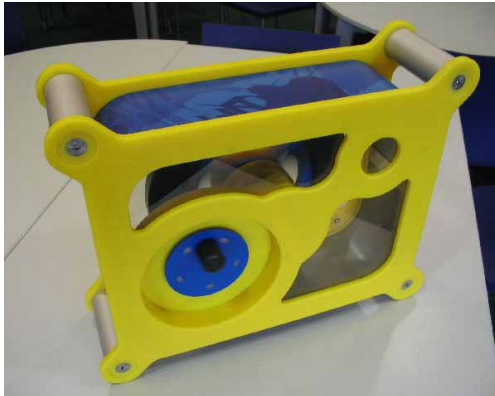

There are eight kits in the Investigate Forces series:

Spin it!
Spin the gyroscope and feel the unusual forces.

Lift it up
Lift loads with a range of different pistons.

Gear it up
Investigate a range of gear ratios, standing waves in the string where nodes and antinodes are clearly visible.

Harmonic art
Create a geometric image with this small portable harmonograph.

- Comes with supporting resource material
- Easy to transport stackable units
- Only needs a table and an electricity supply
- Trolley fits in the boot of a car